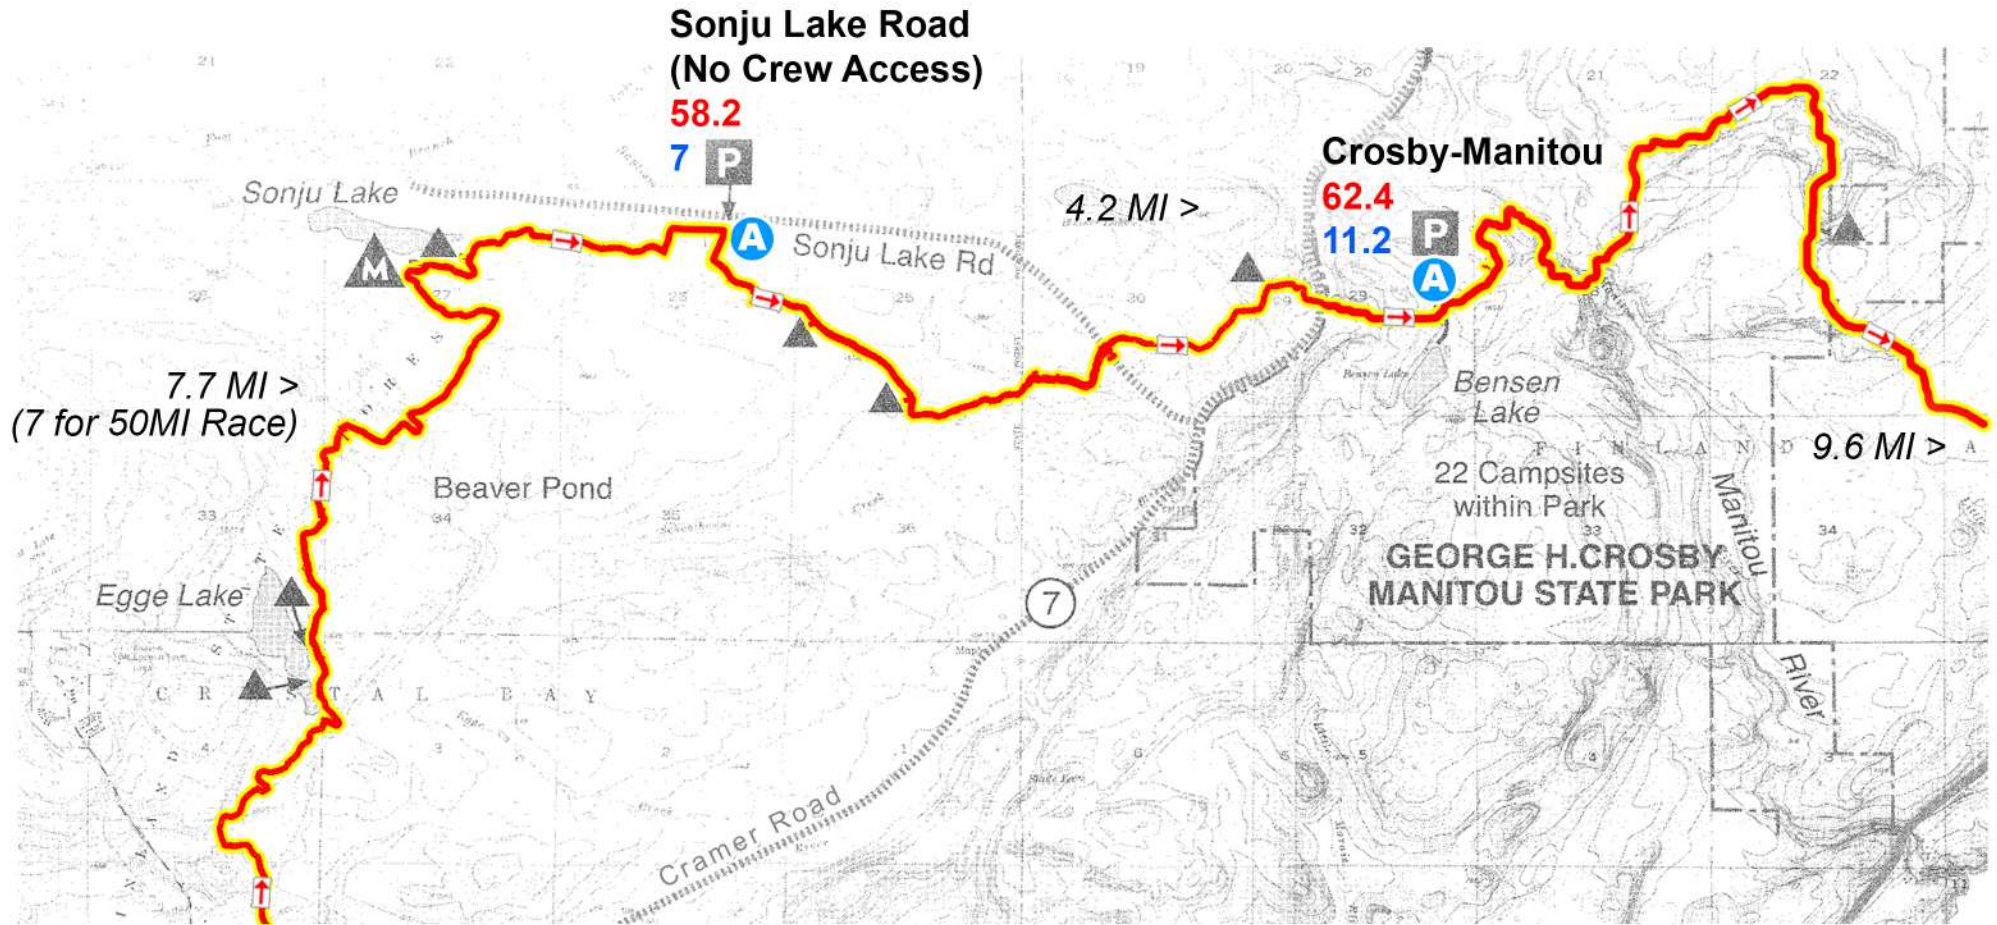

SUPERIOR FALL TRAIL RACE

MAP 1: Gooseberry Falls State Park, Split Rock

100M

SUPERIOR FALL TRAIL RACE

MAP 2: Beaver Bay, Silver Bay

100M

SUPERIOR FALL TRAIL RACE

MAP 3: Tettegouche, County 6, Finland

100M
50M

Runners follow the spur trail off of the SHT to the Finland Aid Station, then return to the SHT the same way.

SUPERIOR FALL TRAIL RACE

MAP 4: Sonju Lake Road, Crosby-Manitou

100M

50M

SUPERIOR FALL TRAIL RACE

MAP 6: Sawbill, Oberg, Finish / Caribou Highlands

100M

50M

26.2M