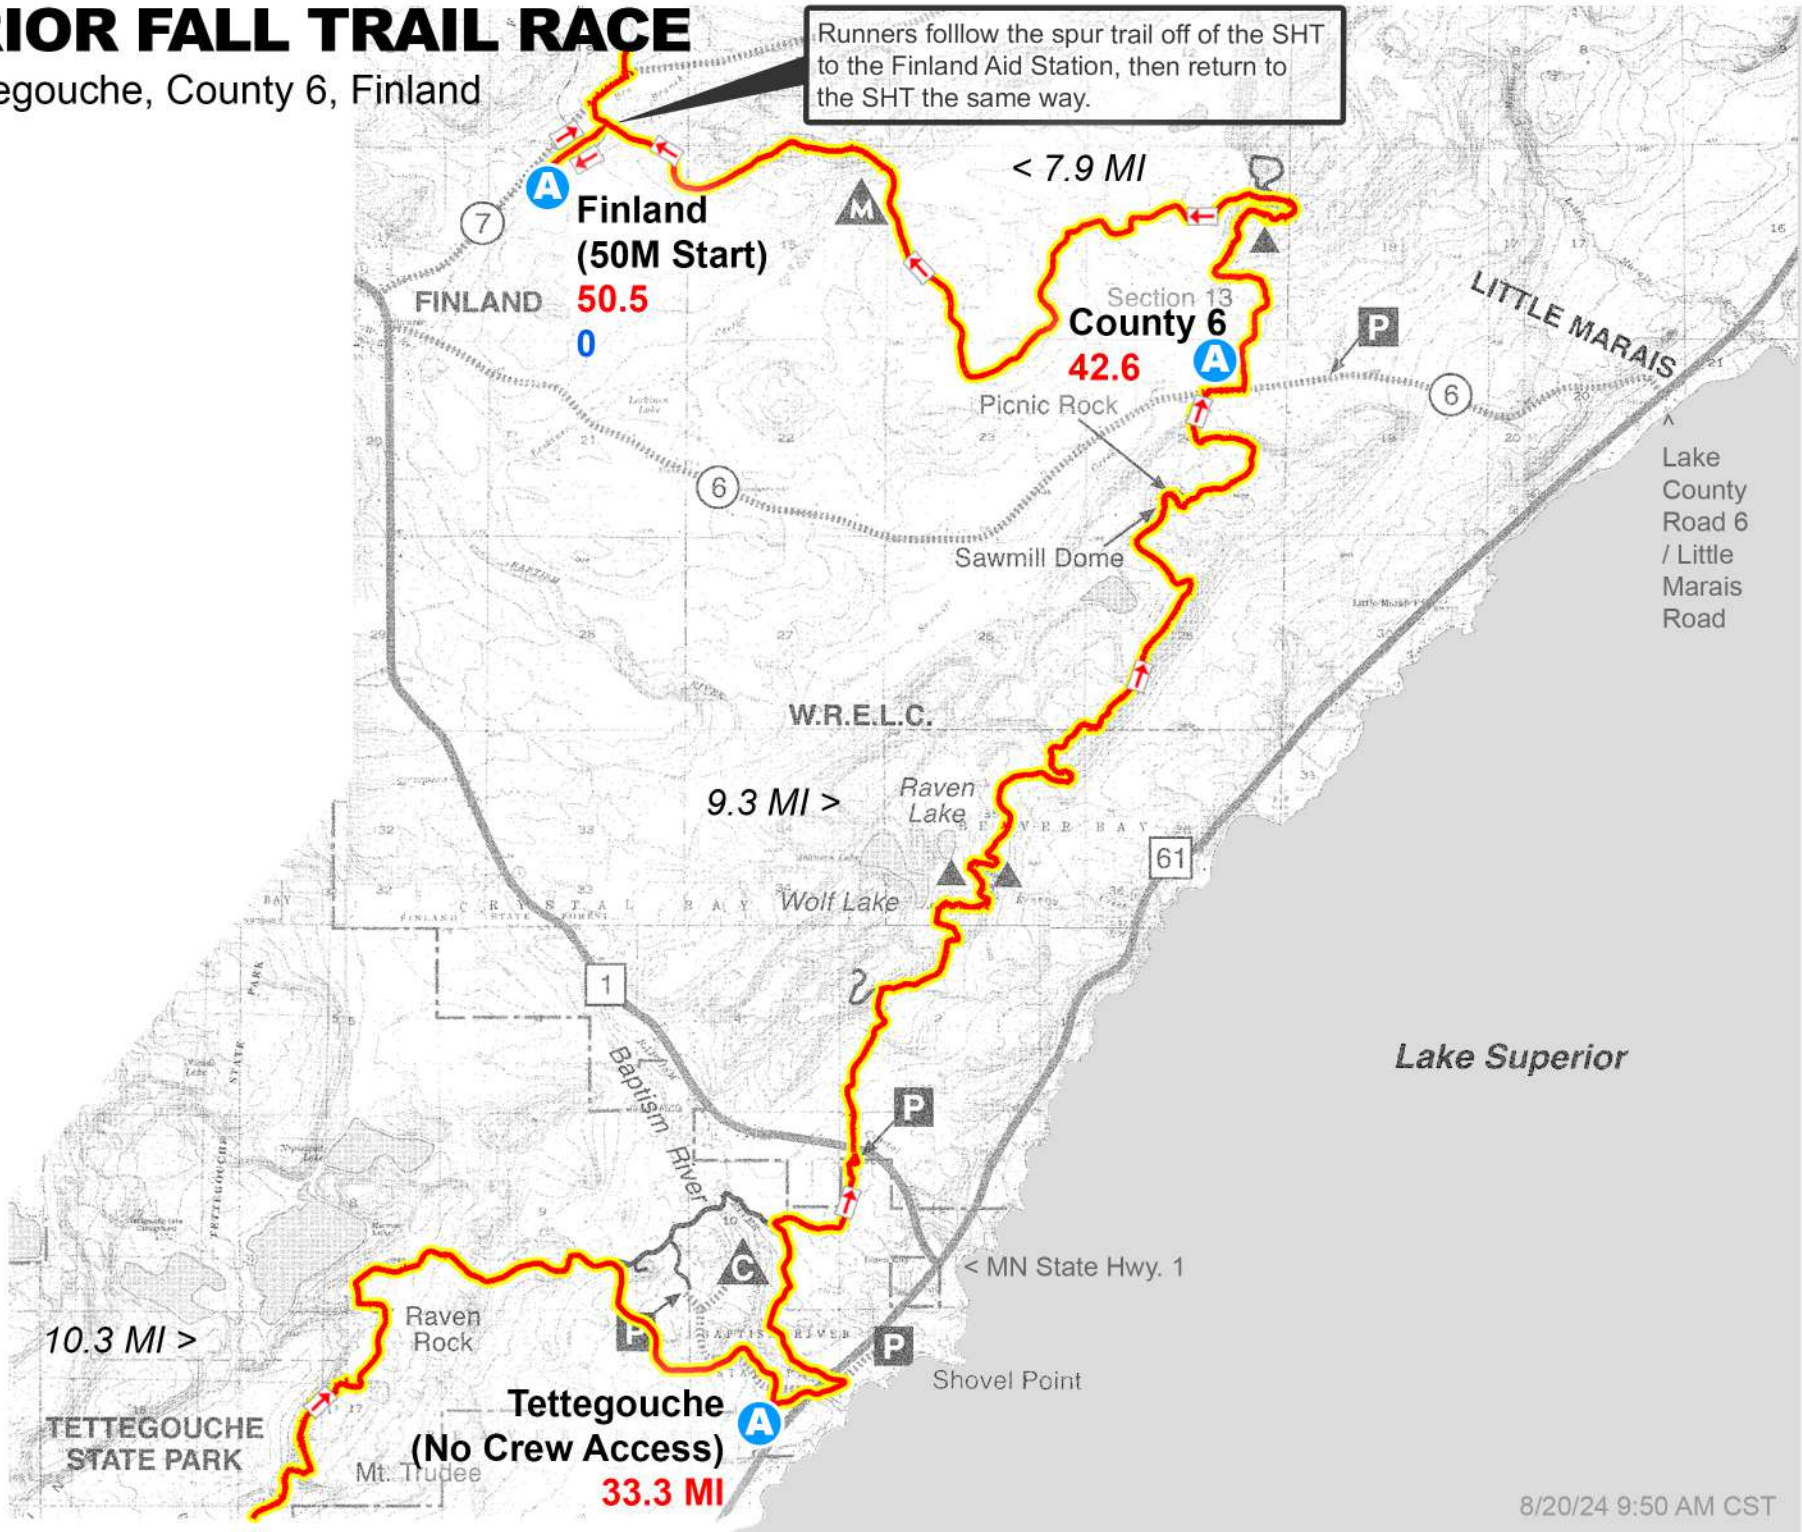

SUPERIOR FALL TRAIL RACE

MAP 1: Gooseberry Falls State Park, Split Rock

100M

SUPERIOR FALL TRAIL RACE

MAP 2: Beaver Bay, Silver Bay

100M

SUPERIOR FALL TRAIL RACE

MAP 3: Tettegouche, County 6, Finland

100M
50M

Runners follow the spur trail off of the SHT to the Finland Aid Station, then return to the SHT the same way.

SUPERIOR FALL TRAIL RACE

MAP 4: Sonju Lake Road, Crosby-Manitou

100M

50M

SUPERIOR FALL TRAIL RACE

MAP 6: Sawbill, Oberg, Finish / Caribou Highlands

100M

50M

26.2M